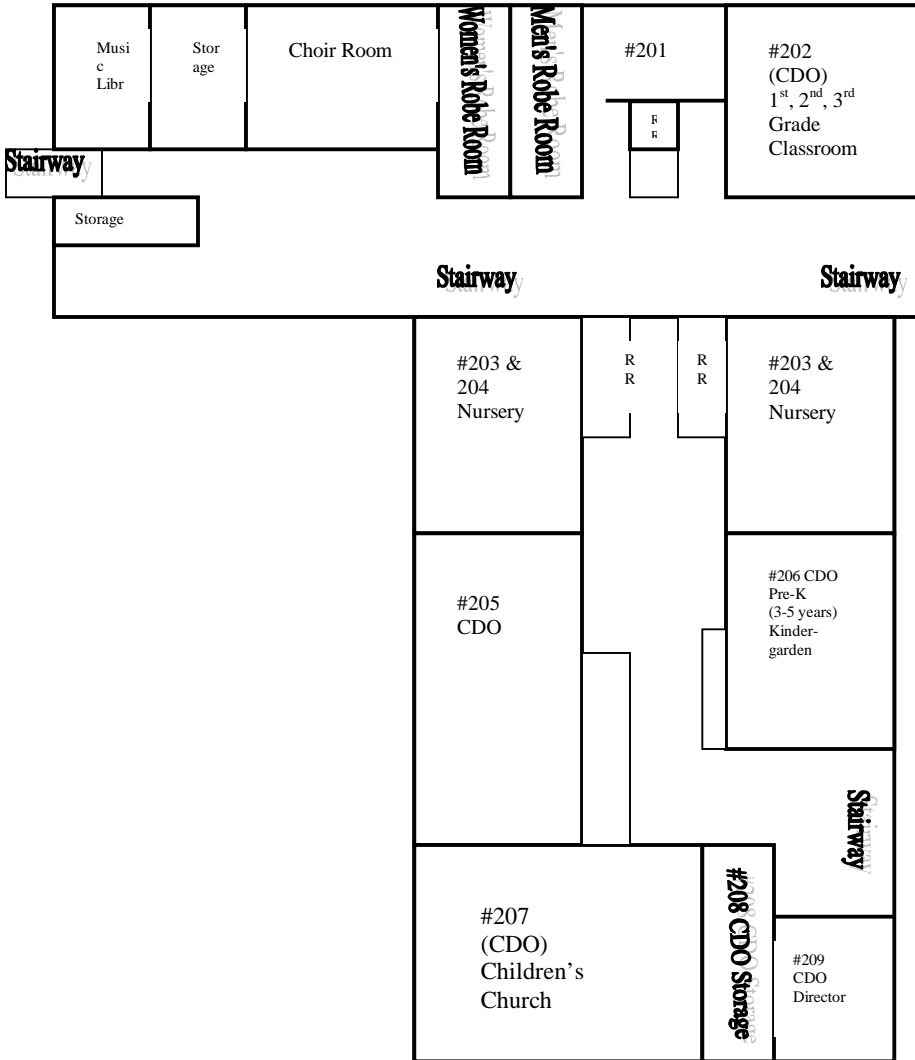

First United Methodist Church, Big Spring

Sunday School Locations

Second and Third Floors (above Fellowship Hall)

Second Floor Layout