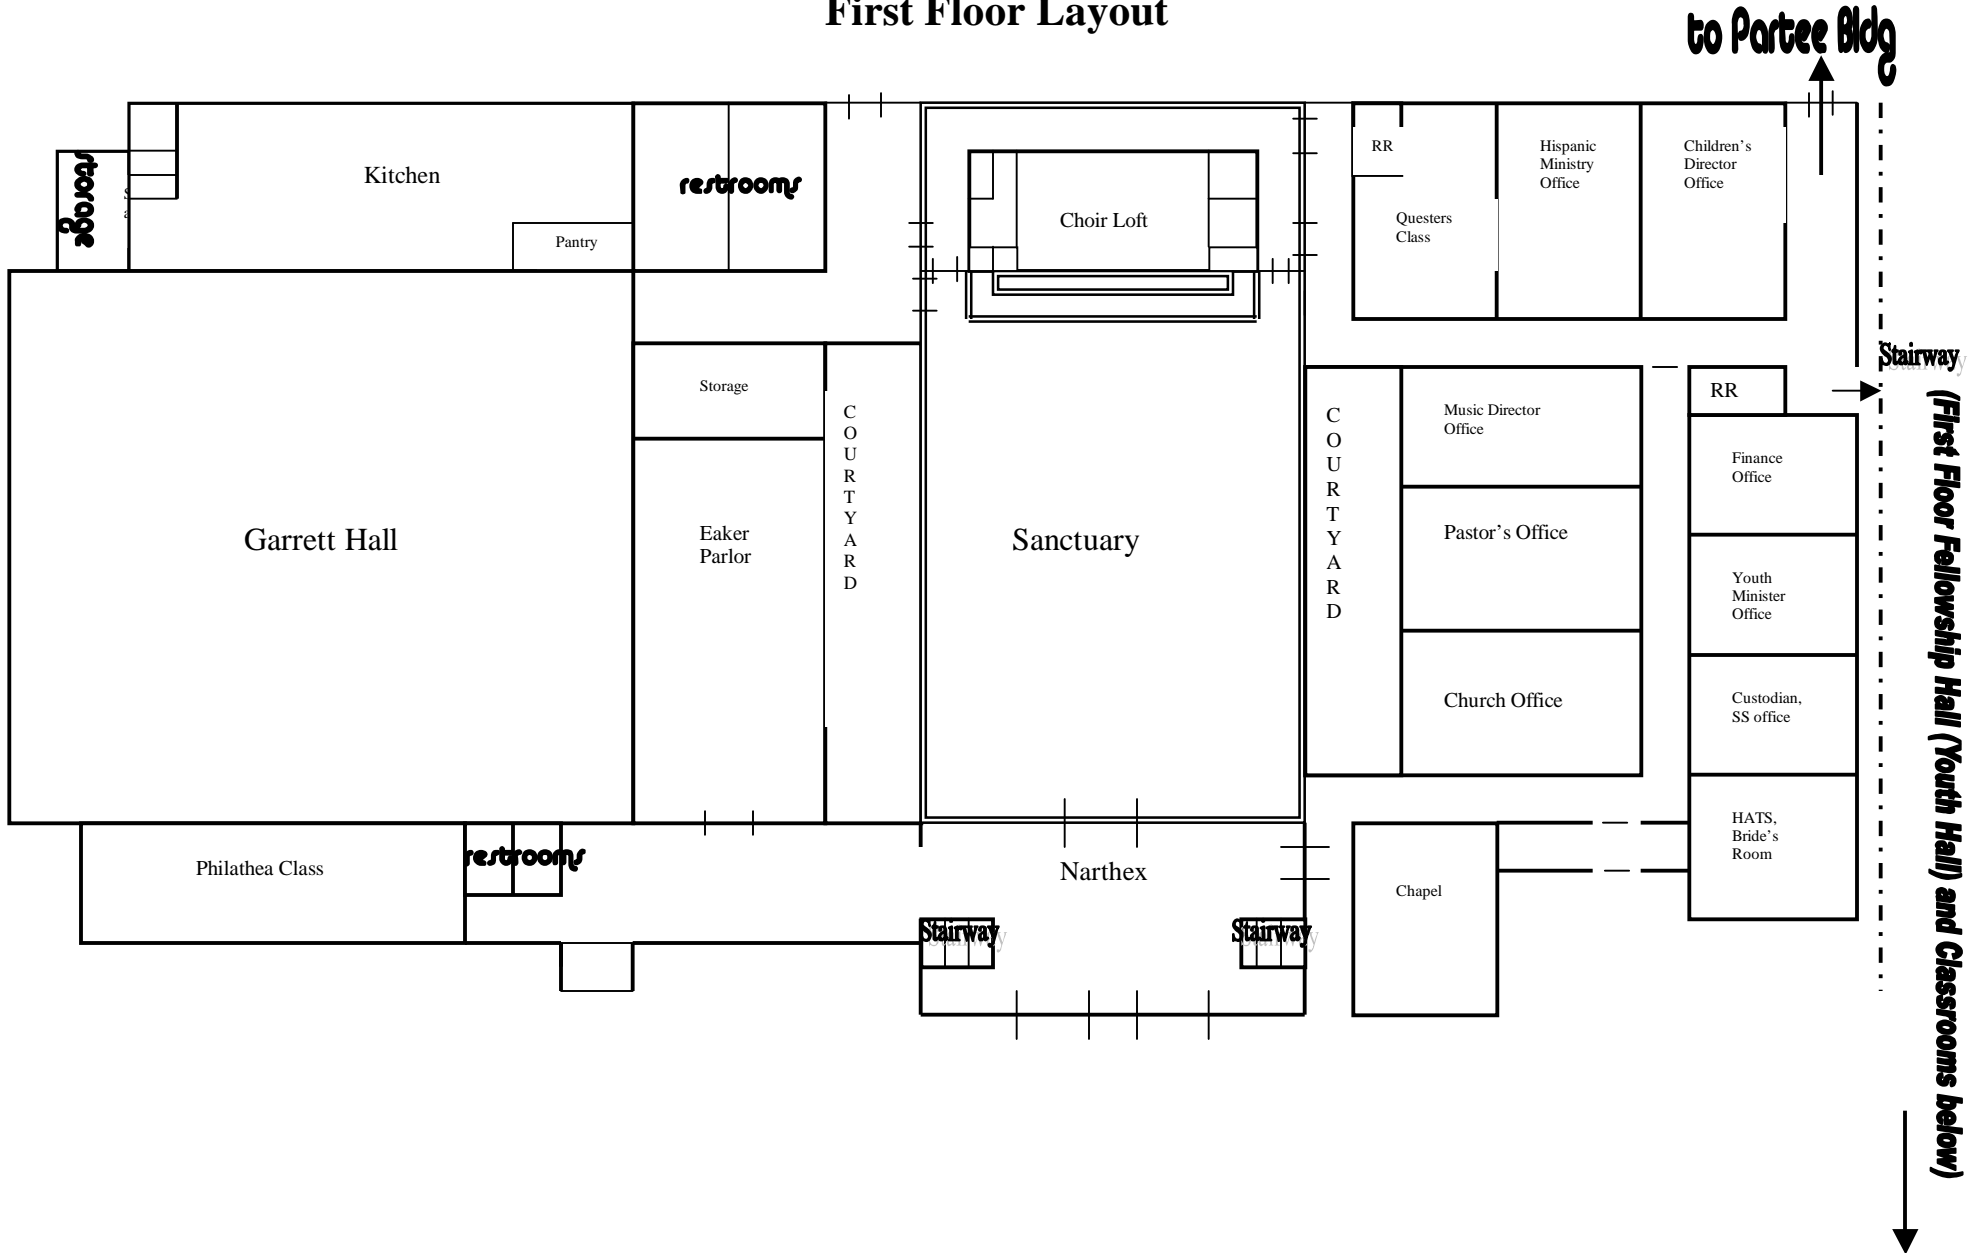

**First United Methodist Church  
Big Spring, Texas  
Church Offices and Sunday School Class Locations  
First Floor Layout**

RR - restrooms

First United Methodist Church, Big Spring  
First Floor, Classes

**Sanctuary and Garrett Hall above**

Stairways are to 2<sup>nd</sup> and 3<sup>rd</sup> floor classrooms  
See Below

### Second and Third Floors (above Fellowship Hall)

Second Floor Layout

Third Floor Layout

Open Door's Classroom is in the Annex of the Partee Building

Youth, 7<sup>th</sup> grade thru 12<sup>th</sup> grade meet in the Partee Building