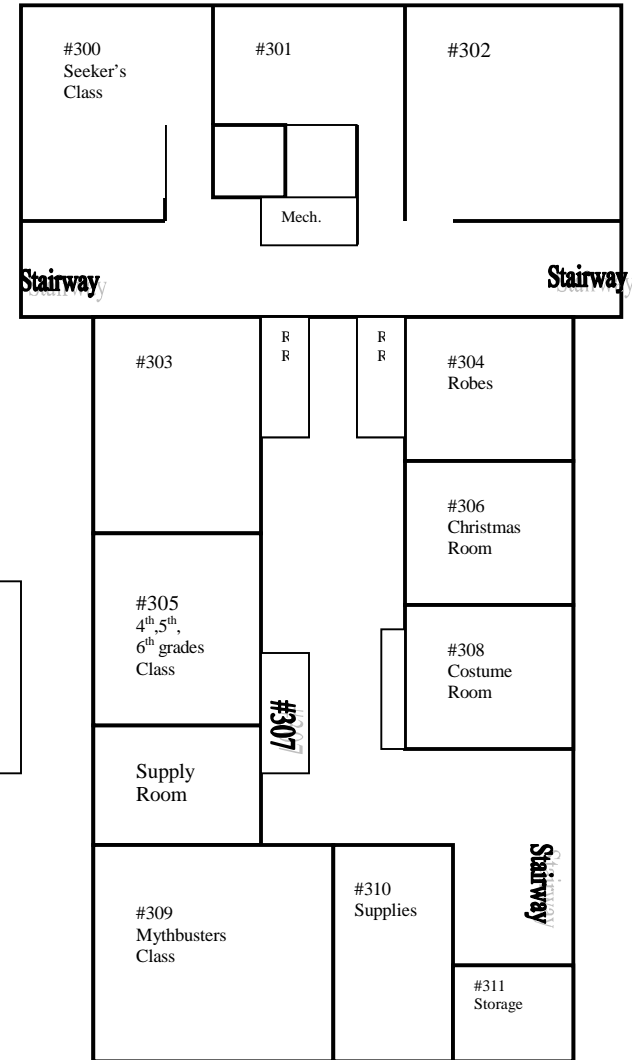

**First United Methodist Church  
Big Spring, Texas  
Church Offices and Sunday School Class Locations  
First Floor Layout**

RR - restrooms

First United Methodist Church, Big Spring  
First Floor, Classes

**Sanctuary and Garrett Hall above**

Stairways are to 2<sup>nd</sup> and 3<sup>rd</sup> floor classrooms  
See Below

### Second and Third Floors (above Fellowship Hall)

Second Floor Layout

Third Floor Layout

Open Door's Classroom is in the Annex of the Partee Building

Youth, 7<sup>th</sup> grade thru 12<sup>th</sup> grade meet in the Partee Building