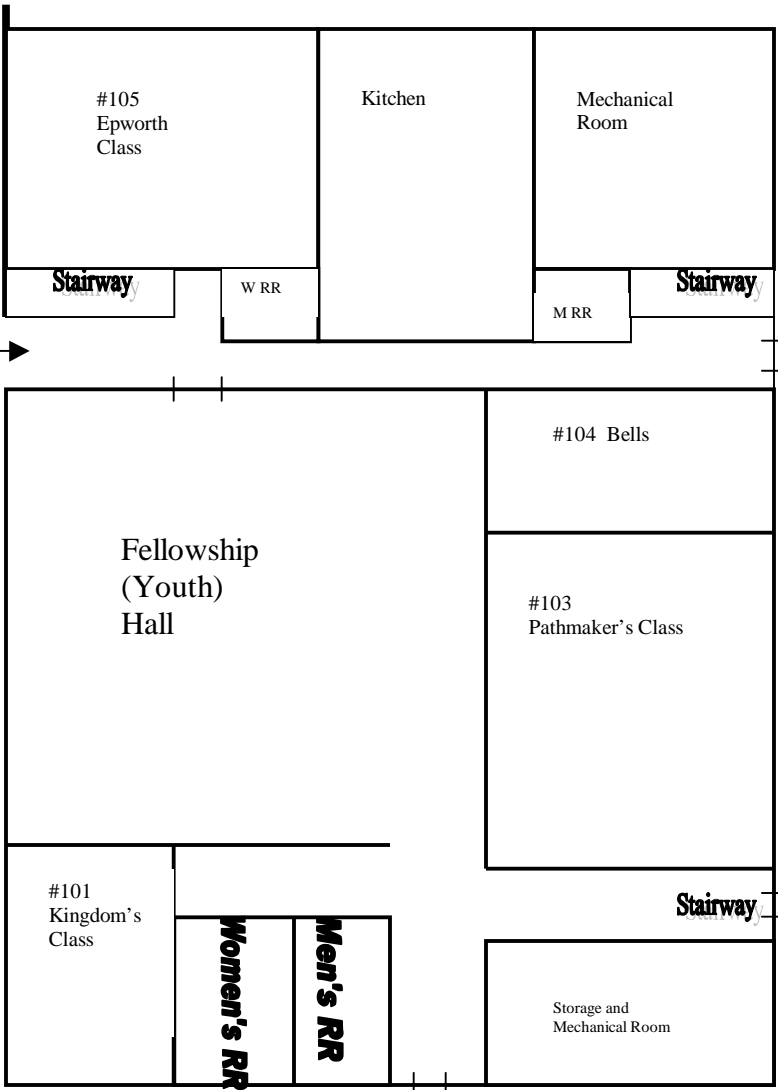

**First United Methodist Church  
Big Spring, Texas  
Church Offices and Sunday School Class Locations  
First Floor Layout**

RR - restrooms

First United Methodist Church, Big Spring  
First Floor, Classes

**Sanctuary and Garrett Hall above**

Stairways are to 2<sup>nd</sup> and 3<sup>rd</sup> floor classrooms  
See Below

### Second and Third Floors (above Fellowship Hall)

Second Floor Layout

Third Floor Layout

Open Door's Classroom is in the Annex of the Partee Building

Youth, 7<sup>th</sup> grade thru 12<sup>th</sup> grade meet in the Partee Building